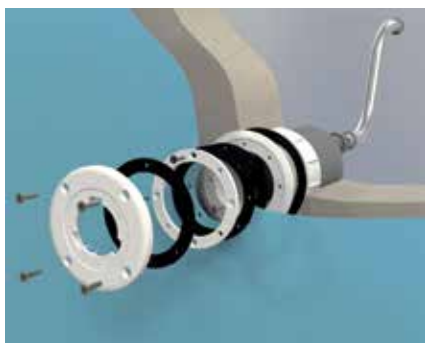

Available in two sizes, **these white and color-changing models can be mounted in either wall fittings or in the IntelliBrite-E Niche.** They feature an extra-flat design for beautiful, unobtrusive integration into pool designs. They are compatible with IntelliBrite and ControlBrite® control systems, and they synchronize with MagicStream® laminars as well as other IntelliBrite compatible lights.

ACCESSORIES

A comprehensive range of fittings, trim and adapters gives you the practical freedom to integrate the IntelliBrite-E system into virtually any pool structure and surface finish. You won't need to try to match styles or colors from multiple product lines; IntelliBrite-E accessories let you go to a single source.

- Wall fitting for liners
- Face ring colors include white, almond, silver grey, anthracite and stainless steel
- Deck boxes
- Adaptors

FACE RINGS

DECK BOXES

ADAPTORS

WALL FITTINGS

INTELLIBRITE®-E NICHE

UNIVERSAL NICHE FOR INTELLIBRITE-E LIGHTS

- A single niche accepts both IntelliBrite-E pool or spa lights
- Easy lock-on system requires only ¼-turn, no risk of cable tangling
- Ultra-compact design
- Cable storage for easy maintenance
- Sealed to keep conduit dry; ideal for overflow pools