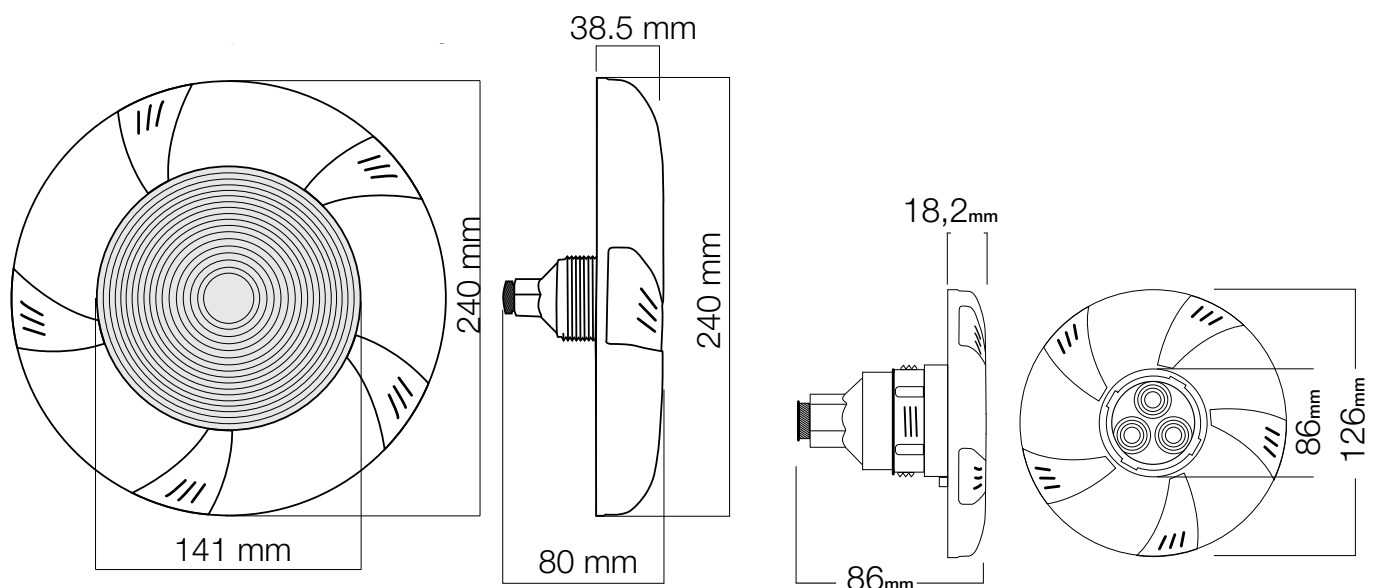

A COMPLETE UNIVERSAL LIGHTING SYSTEM THAT BRINGS THE VERY BEST LED TECHNOLOGY AND CONTROL TO ANY POOL OR SPA

Pentair IntelliBrite®-E lighting is a complete, integrated system of colored and white LED pool and spa lights, mounting systems, accessories and control systems. No matter what your pool design, IntelliBrite-E lighting integrates beautifully; the system is supported by a selection of wall fittings, niches, and trim accessories to make every installation harmonize perfectly with any structure and surface finish. Plus, it's compatible with Pentair lighting control systems and laminars to allow brilliant, coordinated light shows that bring excitement and intrigue to the night.

INTELLIBRITE®-E UNDERWATER LED POOL AND SPA LIGHTS

These highly efficient LED lights are the brightest and most efficient underwater LED lights available and allow up to 82% less energy consumption than conventional lights.

Available in two sizes, **these white and color-changing models can be mounted in either wall fittings or in the IntelliBrite-E Niche.** They feature an extra-flat design for beautiful, unobtrusive integration into pool designs. They are compatible with IntelliBrite and ControlBrite® control systems, and they synchronize with MagicStream® laminars as well as other IntelliBrite compatible lights.

- Graphite heat dissipator for extended life
- Unpluggable for easy maintenance
- Includes 3m of cable