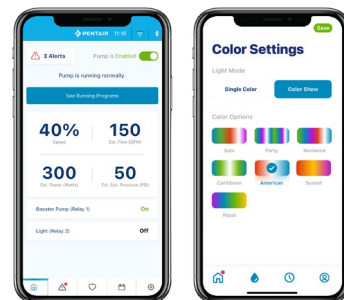

And you're gonna love it.

pentairpooleurope.com

PENTAIR POOL APP

For all the benefits of easy flow control.

INTELLIFLO3 VSF

Variable Speed and Flow Pool Pump

INTELLIFLO3 VSF POOL PUMP

Let the only pool pump with sensorless flow control put your pool on cruise control.

Control Pentair Color LED Pool and Spa Lights using your Smartphone. Pentair Pool App lets you toggle between your favorite color modes and moods through the relay board control.

FLOW IS EVERYTHING
So Pentair invented a game-changing pump.