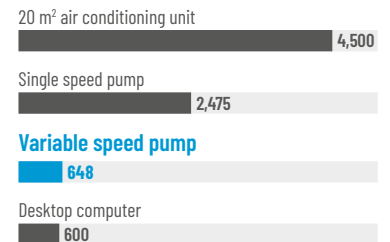

Flash with your smartphone to access our pool savings calculator and to select the most suitable pool for your needs