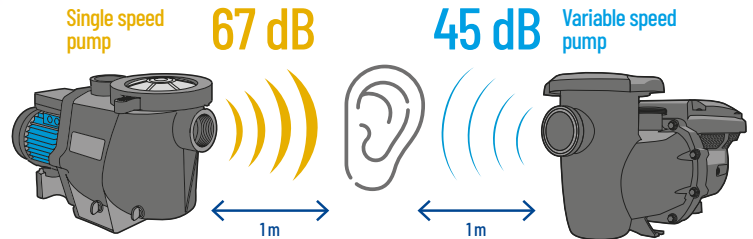

Shh, it's running!

One of the quietest pumps in the world

We all know silence is golden: did you know that the variable speed pump is one of the quietest pumps in the world?

Its unique motor technology provides silence like no other: when running at a low speed, it sounds like nothing more than a whisper.

A variable speed pump is on average 20 dB quieter than a single speed pump, i.e. **75% less noise**.