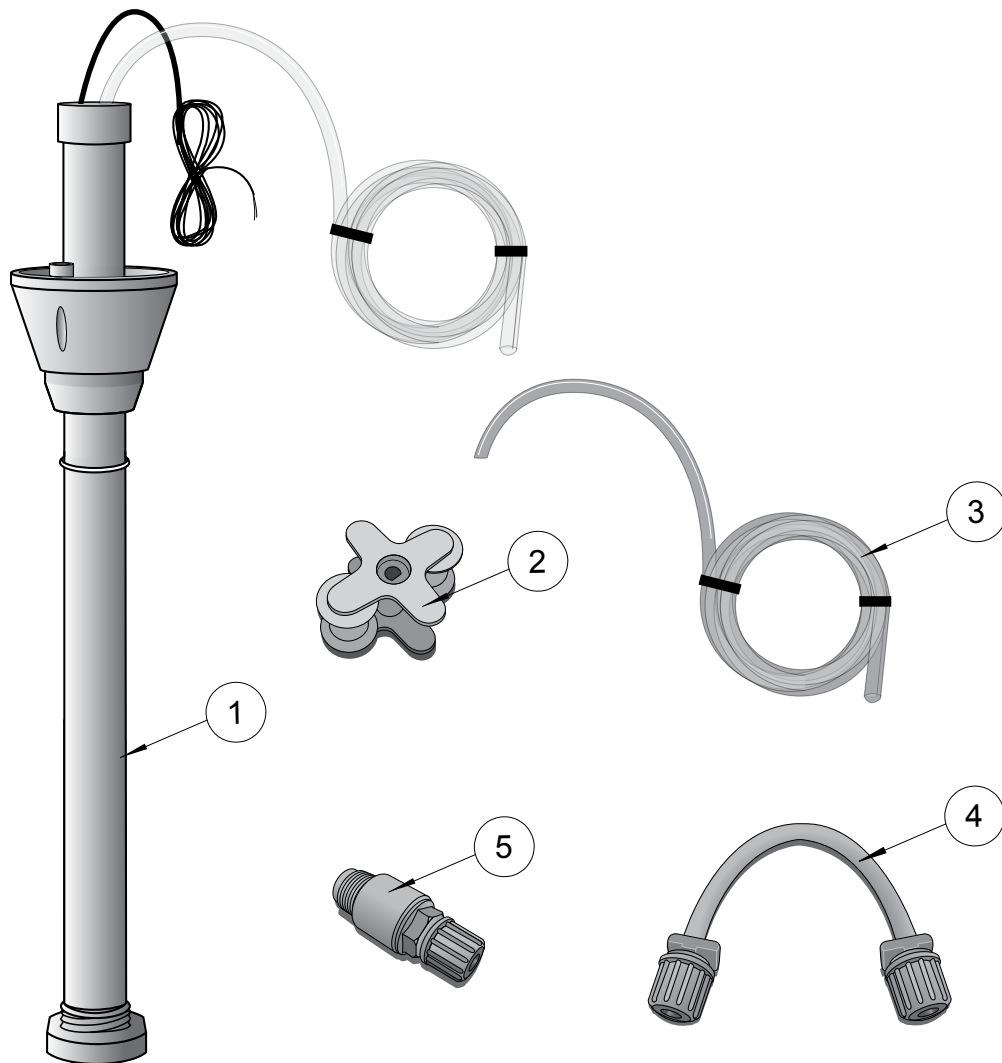

Exploded views - IntelliPool®

1. INTELLIPOOL®

Spare parts

No.	Part No.	Description	Part No. Includes
1	INTP-5163	Control Center Intelipool	1
2	SB-PF-PRO-004C	Probe Unit	1
3	INTP-5210	pH Probe & Sol pH4/pH7	1
4	INTP-5220	ORP Redox Probe	1
5	INTP-5230	Conductivity Probe	1
6	SB-PD-PRO-004B	Temperature Sensor	1
7	INTP-5240	External Antenna for Control Center	1
8	INTP-5160	Indoor Display Intelipool	1
9	INTP-5150	Radio Relay	1
10	INTP-5164	Internet Hub	1
11	R350122	2-Wire Communication Cable	1
12	INTP-HOLD-2	Probe Holder KIT	1
13	INTP-DOS-2	Peristaltic Dosing pump KIT	1

2. INTELLICHLOR

Spare parts

No.	Part No.	Description	Part No. Includes
1	H-52-0595	Replacement Union Set	2
2	520736	Flow Switch replacement kit	1
Not Shown			
	H-52-0881	Replacement Cell IC20	
	H-52-0882	Replacement Cell IC40	
	H-52-0883	IC20 & IC40 Transfo	
	H-52-0884	Spacer Cell (for start-up or winterization)	
	520670	"Acid Washing Kit (incl. Closed end union cap, o-ring and coupling nut)	
	521147	Gasket Kit - Set of 10 o-rings	
	H-52-0594	Diagnostic Wand	

3. PERISTALTIC DOSING PUMP

Spare parts

No.	Part No.	Description	Part No. Includes*
1	H-D-PLUNGER	Suction Plunger with level control	1
2	RDROLL	Roll holder	1
3	RDPE TUBE	Tube PE 4m.	1
4	RDTUBSAN	Tubing Santo 3x7 with 4x6 connection	1
5	RDVLV1	Injection Valve	1