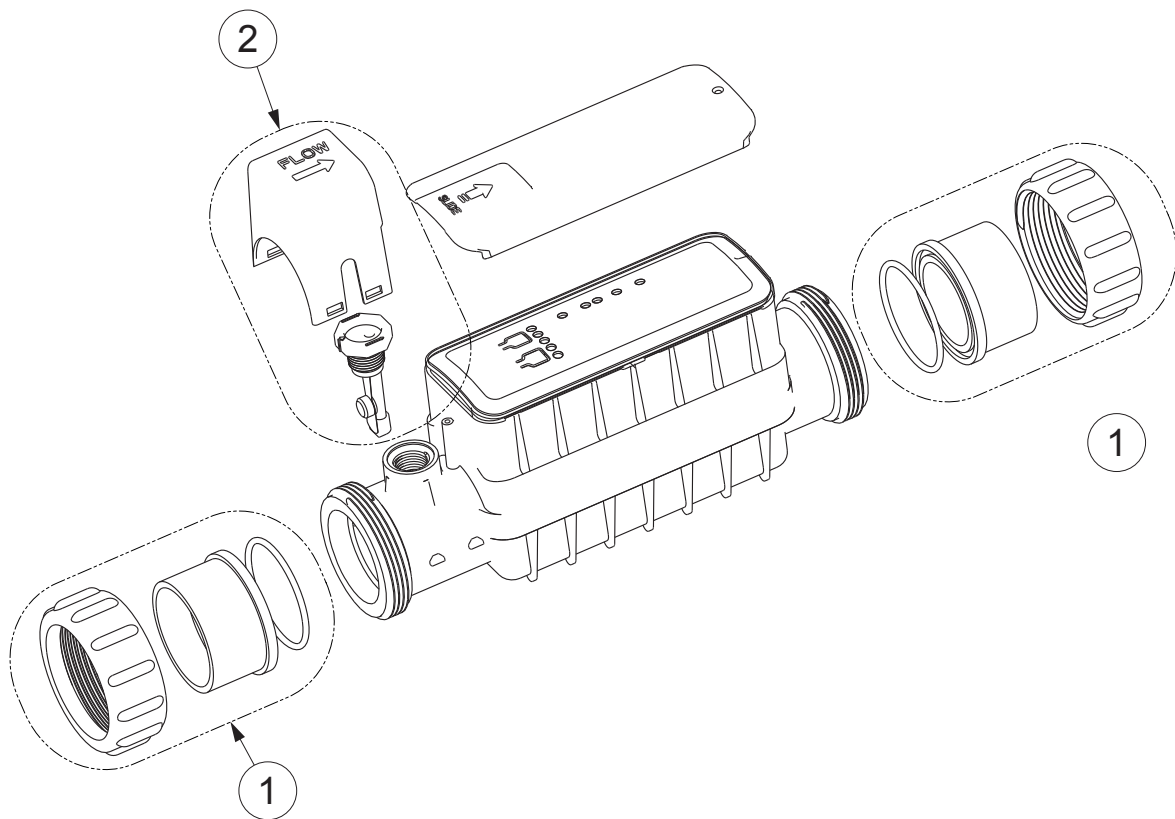

Exploded views - IntelliPool®

1. INTELLIPOOL®

Spare parts

No.	Part No.	Description	Part No. Includes
1	INTP-5163	Control Center Intelipool	1
2	SB-PF-PRO-004C	Probe Unit	1
3	INTP-5210	pH Probe & Sol pH4/pH7	1
4	INTP-5220	ORP Redox Probe	1
5	INTP-5230	Conductivity Probe	1
6	SB-PD-PRO-004B	Temperature Sensor	1
7	INTP-5240	External Antenna for Control Center	1
8	INTP-5160	Indoor Display Intelipool	1
9	INTP-5150	Radio Relay	1
10	INTP-5164	Internet Hub	1
11	R350122	2-Wire Communication Cable	1
12	INTP-HOLD-2	Probe Holder KIT	1
13	INTP-DOS-2	Peristaltic Dosing pump KIT	1

2. INTELLICHLOR

Spare parts

No.	Part No.	Description	Part No. Includes
1	H-52-0595	Replacement Union Set	2
2	520736	Flow Switch replacement kit	1
Not Shown			
	H-52-0881	Replacement Cell IC20	
	H-52-0882	Replacement Cell IC40	
	H-52-0883	IC20 & IC40 Transfo	
	H-52-0884	Spacer Cell (for start-up or winterization)	
	520670	"Acid Washing Kit (incl. Closed end union cap, o-ring and coupling nut)	
	521147	Gasket Kit - Set of 10 o-rings	
	H-52-0594	Diagnostic Wand	

3. PERISTALTIC DOSING PUMP

Spare parts

No.	Part No.	Description	Part No. Includes*
1	H-D-PLUNGER	Suction Plunger with level control	1
2	RDROLL	Roll holder	1
3	RDPE TUBE	Tube PE 4m.	1
4	RDTUBSAN	Tubing Santo 3x7 with 4x6 connection	1
5	RDVLV1	Injection Valve	1