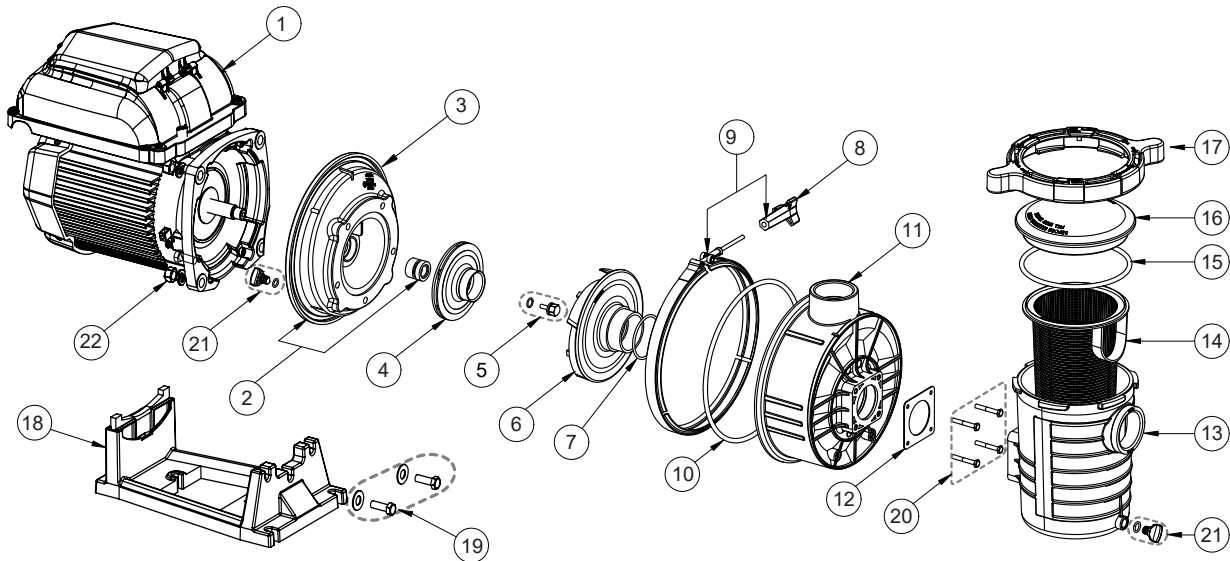

Exploded views - WHISPERFLO® VS2

WHISPERFLO® VS2 Replacement parts

No.	Part No.	Description	Part No. Includes
1	R353132E	Motor/Drive Variable Speed Combined	1
2	R350101	Seal plate incl. Mechanical Seal	1
3	R357159	Pump base	1
4	R357150	Locking ring	1
5	R357151	Lid	1
6	R350013	O-ring for Lid	1
7	R357195	Housing BSP - Black	1
8	R357161	Drain Plug & O-ring	2
9	R070387	Basket	1
10	R072927	Diffuser	1
11	R071444	Seal Diffuser	1
12	R071652	Impeller Lock Screw	1
13	R073128	Impeller	1
14	R357100	Gasket Seal Plate	1
15	R071734SP	Mechanical Seal	1
16	R070431	Bolts & Washers	2
17	R070430	Bolts & Washers	4
18	R354290	Bolts & Washers	4
19	R071657	Bolts, Nuts & Washers	2
	P-WFL-OSET	Seal set (Partn° 6, 11, 14, 15)	1
Not shown			
	353129Z	Data Cable VS2	1
	RNIDFAN	MOTORFAN for VS2 motor	1
	RNIDCOV	FANCOVER for VS2 motor	1

* PART NUMBER INCLUDES REQUIRED QUANTITY PER PRODUCT

Exploded views - ULTRAFLOW® VS2

ULTRAFLOW® VS2 Replacement parts

No.	Part No.	Description	Part No. Includes
1	R353132EF	Motor/Drive Variable Speed Combined	1
2	R39004910SS	Seal plate incl. Mechanical Seal	1
3	R354545SP	Mechanical Seal	1
4	R39005300SSM	Impeller	1
5	R39009900	Impeller Lock Screw	1
6	R39005500	Diffuser	1
7	R39006600	Seal Diffuser	2
8	RWC3622	Knob for Clamp	1
9	RC1937A	Clamp Assembly	1
10	R39006000	O-Ring	1
11	R39007002	Volute	1
12	R39501200	Square Gasket	1
13	R39017102	Strainer Pot	1
14	R39303500	Basket	1
15	R39300600	O-Ring	1
16	R39301799	Lid	1
17	R39105000	Locking Ring	1
18	R39005800	Base	1
19	R98219800	Bolts & Washers	2
20	R070979	Bolts	4
21	R98207700	Drain Plug	2
22	R354290	Bolt Set	4
	R170498	Union kit 2"BSP to 50/63mm slip fit	2
	P-UFL-OSET	Seal Set (Partn° 3, 5, 8, 11, 13, 16)	1

* PART NUMBER INCLUDES REQUIRED QUANTITY PER PRODUCT