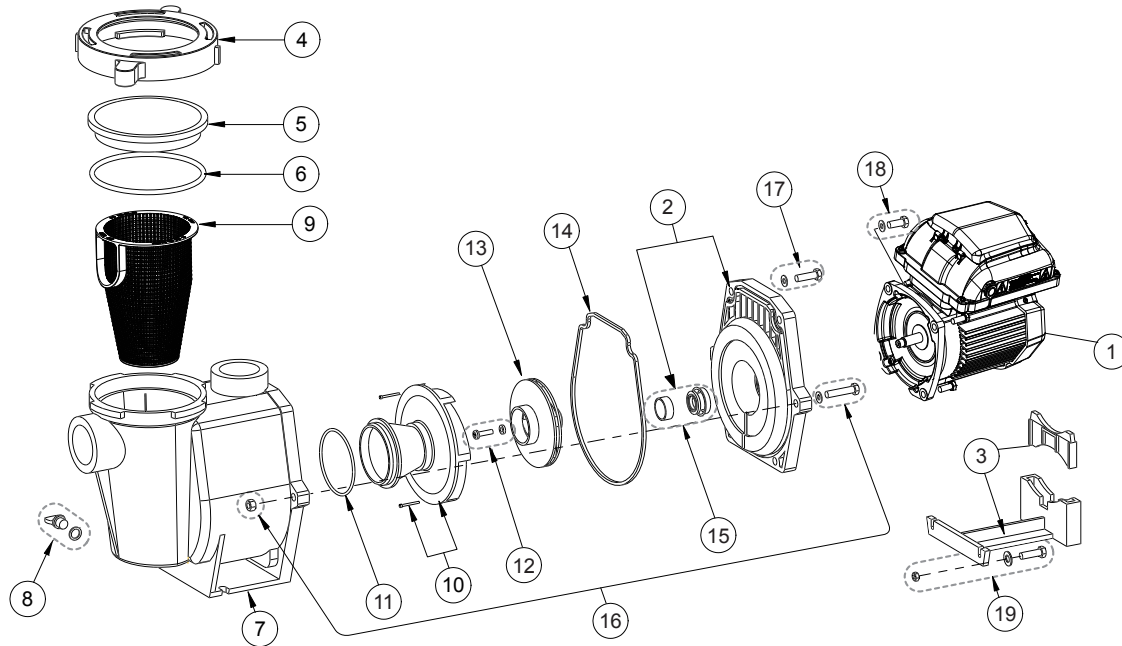

Exploded views - WHISPERFLO® VS2

WHISPERFLO® VS2 Replacement parts

No.	Part No.	Description	Part No. Includes
1	R353132E	Motor/Drive Variable Speed Combined	1
2	R350101	Seal plate incl. Mechanical Seal	1
3	R357159	Pump base	1
4	R357150	Locking ring	1
5	R357151	Lid	1
6	R350013	O-ring for Lid	1
7	R357195	Housing BSP - Black	1
8	R357161	Drain Plug & O-ring	2
9	R070387	Basket	1
10	R072927	Diffuser	1
11	R071444	Seal Diffuser	1
12	R071652	Impeller Lock Screw	1
13	R073128	Impeller	1
14	R357100	Gasket Seal Plate	1
15	R071734SP	Mechanical Seal	1
16	R070431	Bolts & Washers	2
17	R070430	Bolts & Washers	4
18	R354290	Bolts & Washers	4
19	R071657	Bolts, Nuts & Washers	2
	P-WFL-OSET	Seal set (Partn° 6, 11, 14, 15)	1
Not shown			
	353129Z	Data Cable VS2	1
	RNIDFAN	MOTORFAN for VS2 motor	1
	RNIDCOV	FANCOVER for VS2 motor	1

* PART NUMBER INCLUDES REQUIRED QUANTITY PER PRODUCT

Exploded views - ULTRAFLOW® VS2

ULTRAFLOW® VS2 Replacement parts

No.	Part No.	Description	Part No. Includes
1	R353132EF	Motor/Drive Variable Speed Combined	1
2	R39004910SS	Seal plate incl. Mechanical Seal	1
3	R354545SP	Mechanical Seal	1
4	R39005300SSM	Impeller	1
5	R39009900	Impeller Lock Screw	1
6	R39005500	Diffuser	1
7	R39006600	Seal Diffuser	2
8	RWC3622	Knob for Clamp	1
9	RC1937A	Clamp Assembly	1
10	R39006000	O-Ring	1
11	R39007002	Volute	1
12	R39501200	Square Gasket	1
13	R39017102	Strainer Pot	1
14	R39303500	Basket	1
15	R39300600	O-Ring	1
16	R39301799	Lid	1
17	R39105000	Locking Ring	1
18	R39005800	Base	1
19	R98219800	Bolts & Washers	2
20	R070979	Bolts	4
21	R98207700	Drain Plug	2
22	R354290	Bolt Set	4
	R170498	Union kit 2"BSP to 50/63mm slip fit	2
	P-UFL-OSET	Seal Set (Partn° 3, 5, 8, 11, 13, 16)	1

* PART NUMBER INCLUDES REQUIRED QUANTITY PER PRODUCT